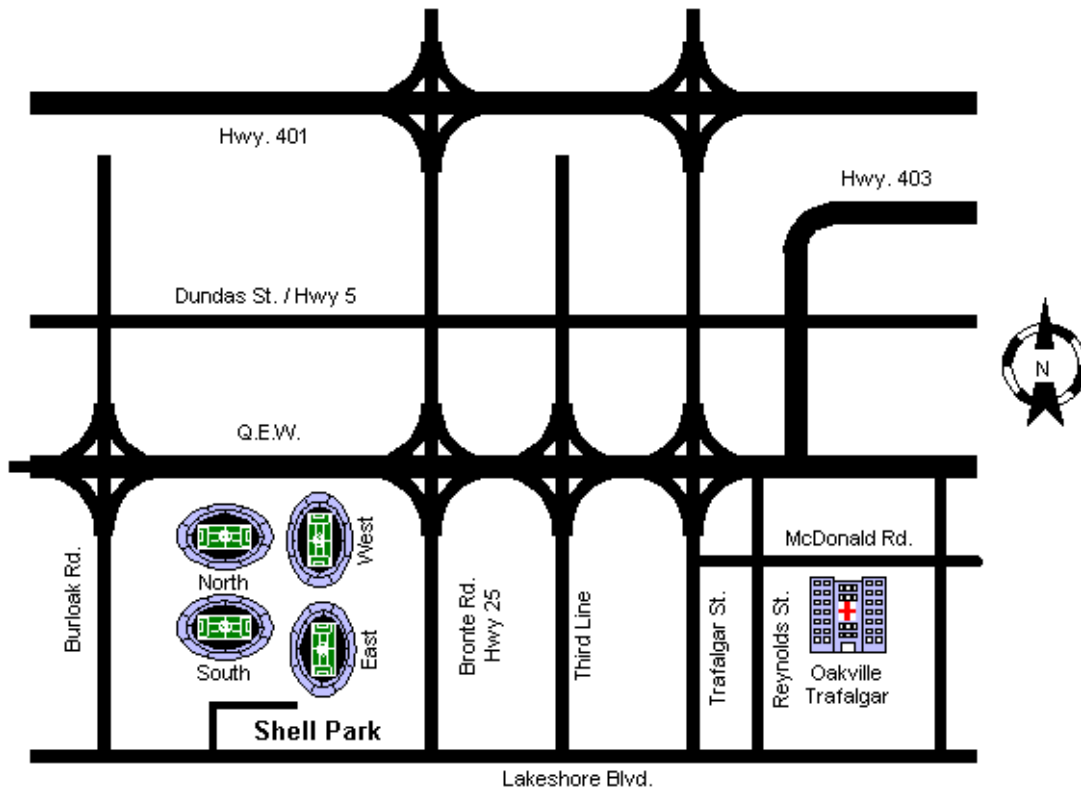

DIRECTIONS TO SHELL PARK

- From Sommerville, follow Central Pky or Erindale Station to Burnhamthorpe and turn left
- Follow Burnhamthorpe to Erin Mills and turn right
- Take the 403 Exit towards Hamilton
- Follow the 403 and it will merge and become the QEW to Hamilton
- Follow the QEW to the Bronte Rd exit and then turn left and take Bronte south towards Lakeshore
- Turn right on Lakeshore and follow Lakeshore until you see Shell Park on your right
- Shell Park is located between Bronte Rd and Burloak Rd on Lakeshore